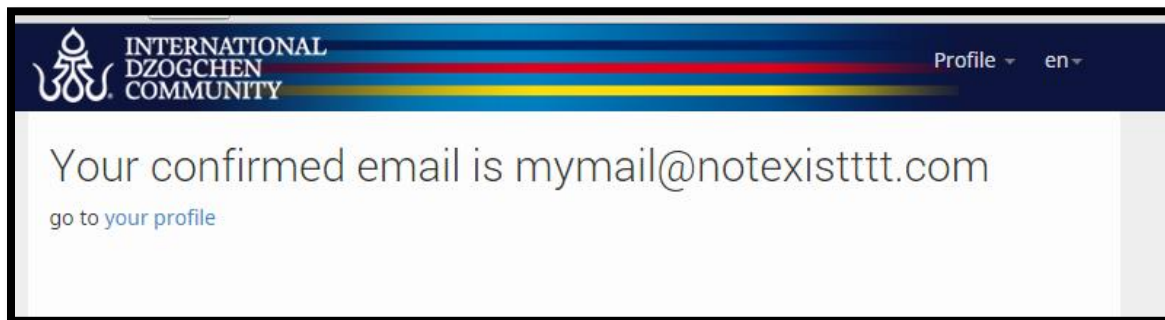

Fill the basic data and click Save